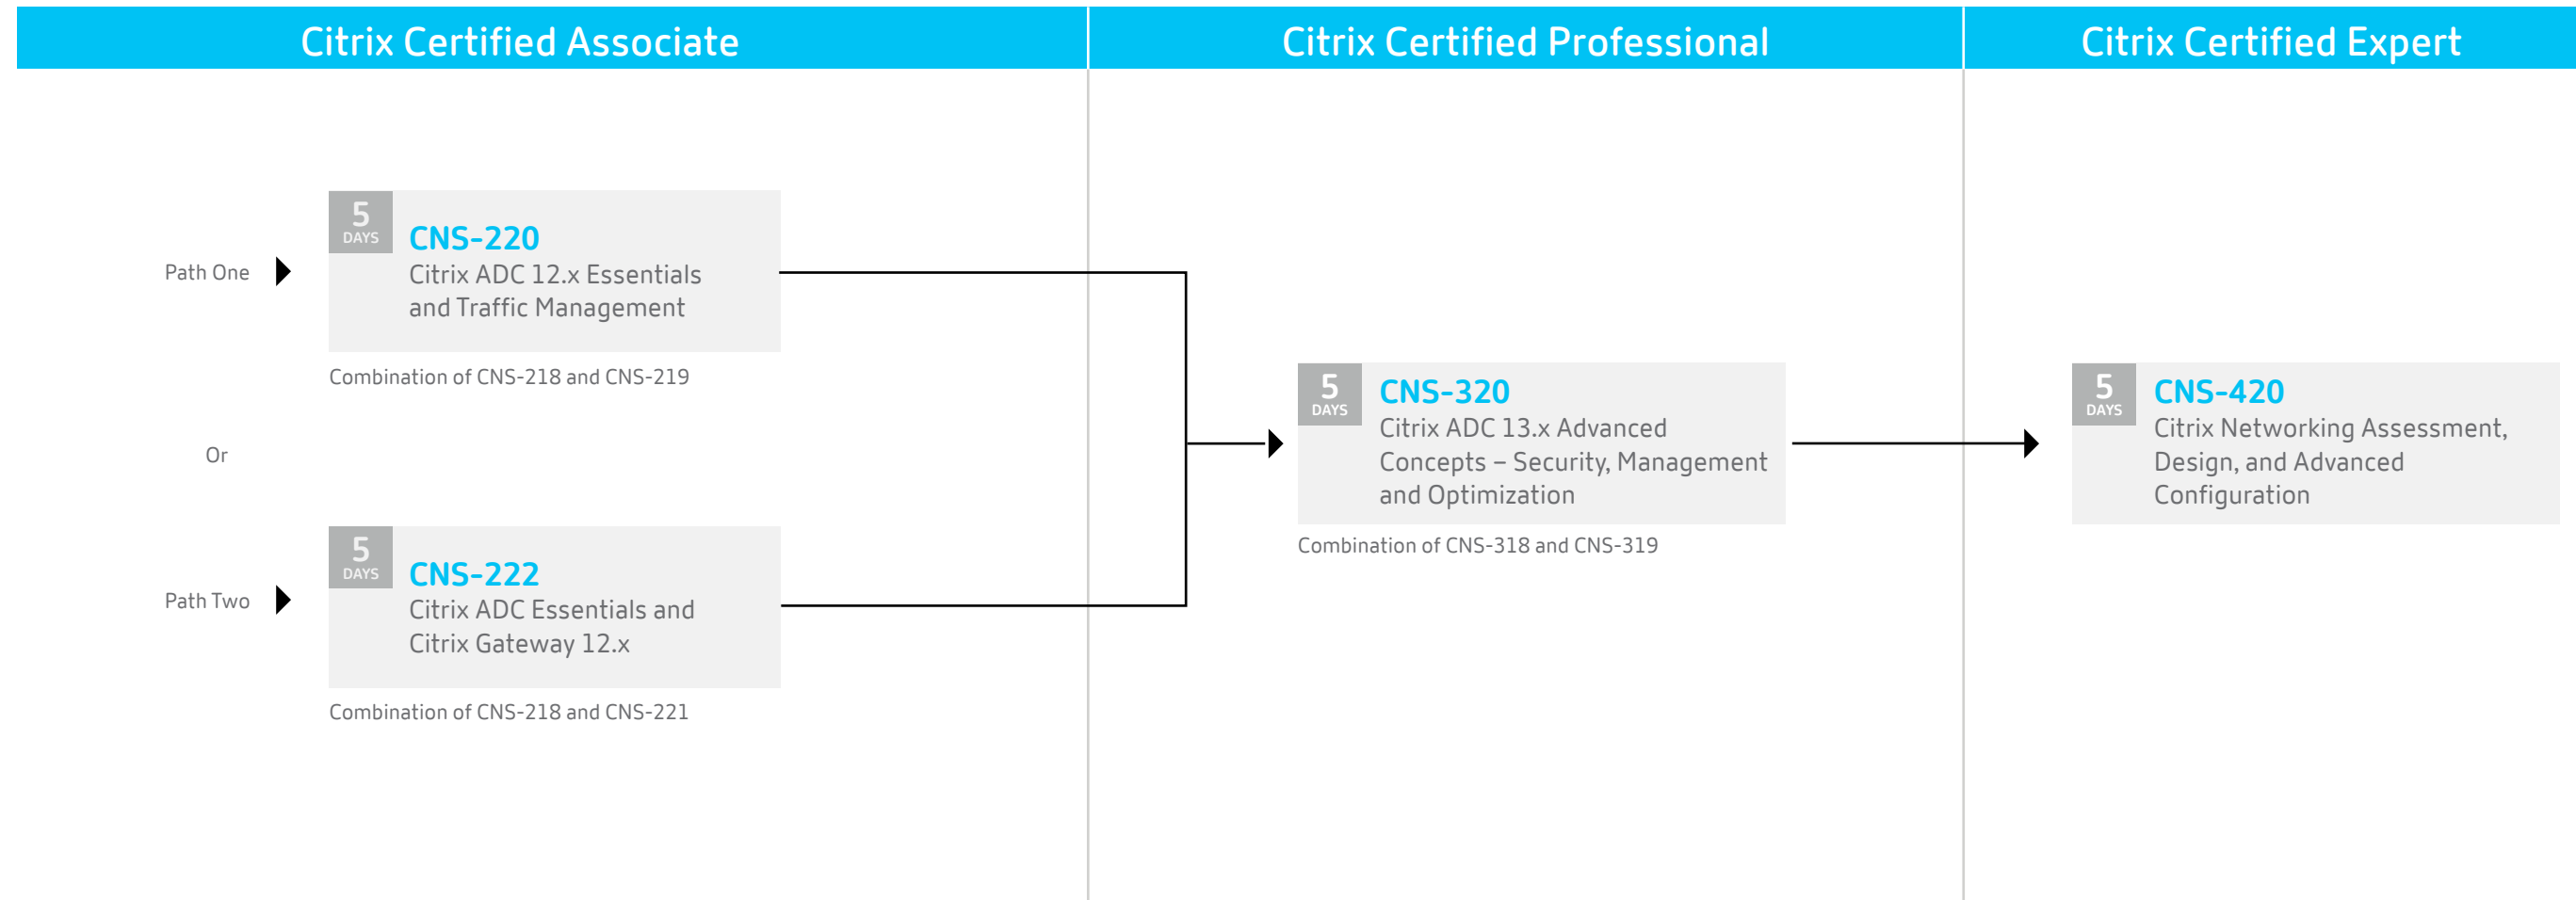

## Networking – Learning Journey

## Individual Training

**3 DAYS** **CNS-218**  
Citrix ADC 12.x Essentials

Limited Availability to EMEA and APJ

**2 DAYS** **CNS-219**  
Citrix ADC 12.x Traffic Management

**2 DAYS** **CNS-221**  
Citrix Gateway 12.x

**3 DAYS** **CNS-318**  
Citrix ADC 12.x Advanced Concepts – Secure Web Application

**2 DAYS** **CNS-319**  
Citrix ADC 12.x Advanced Concepts – Management and Optimization

**3 DAYS** **CNS-230**  
Deploy and Manage Citrix SD-WAN – Essentials