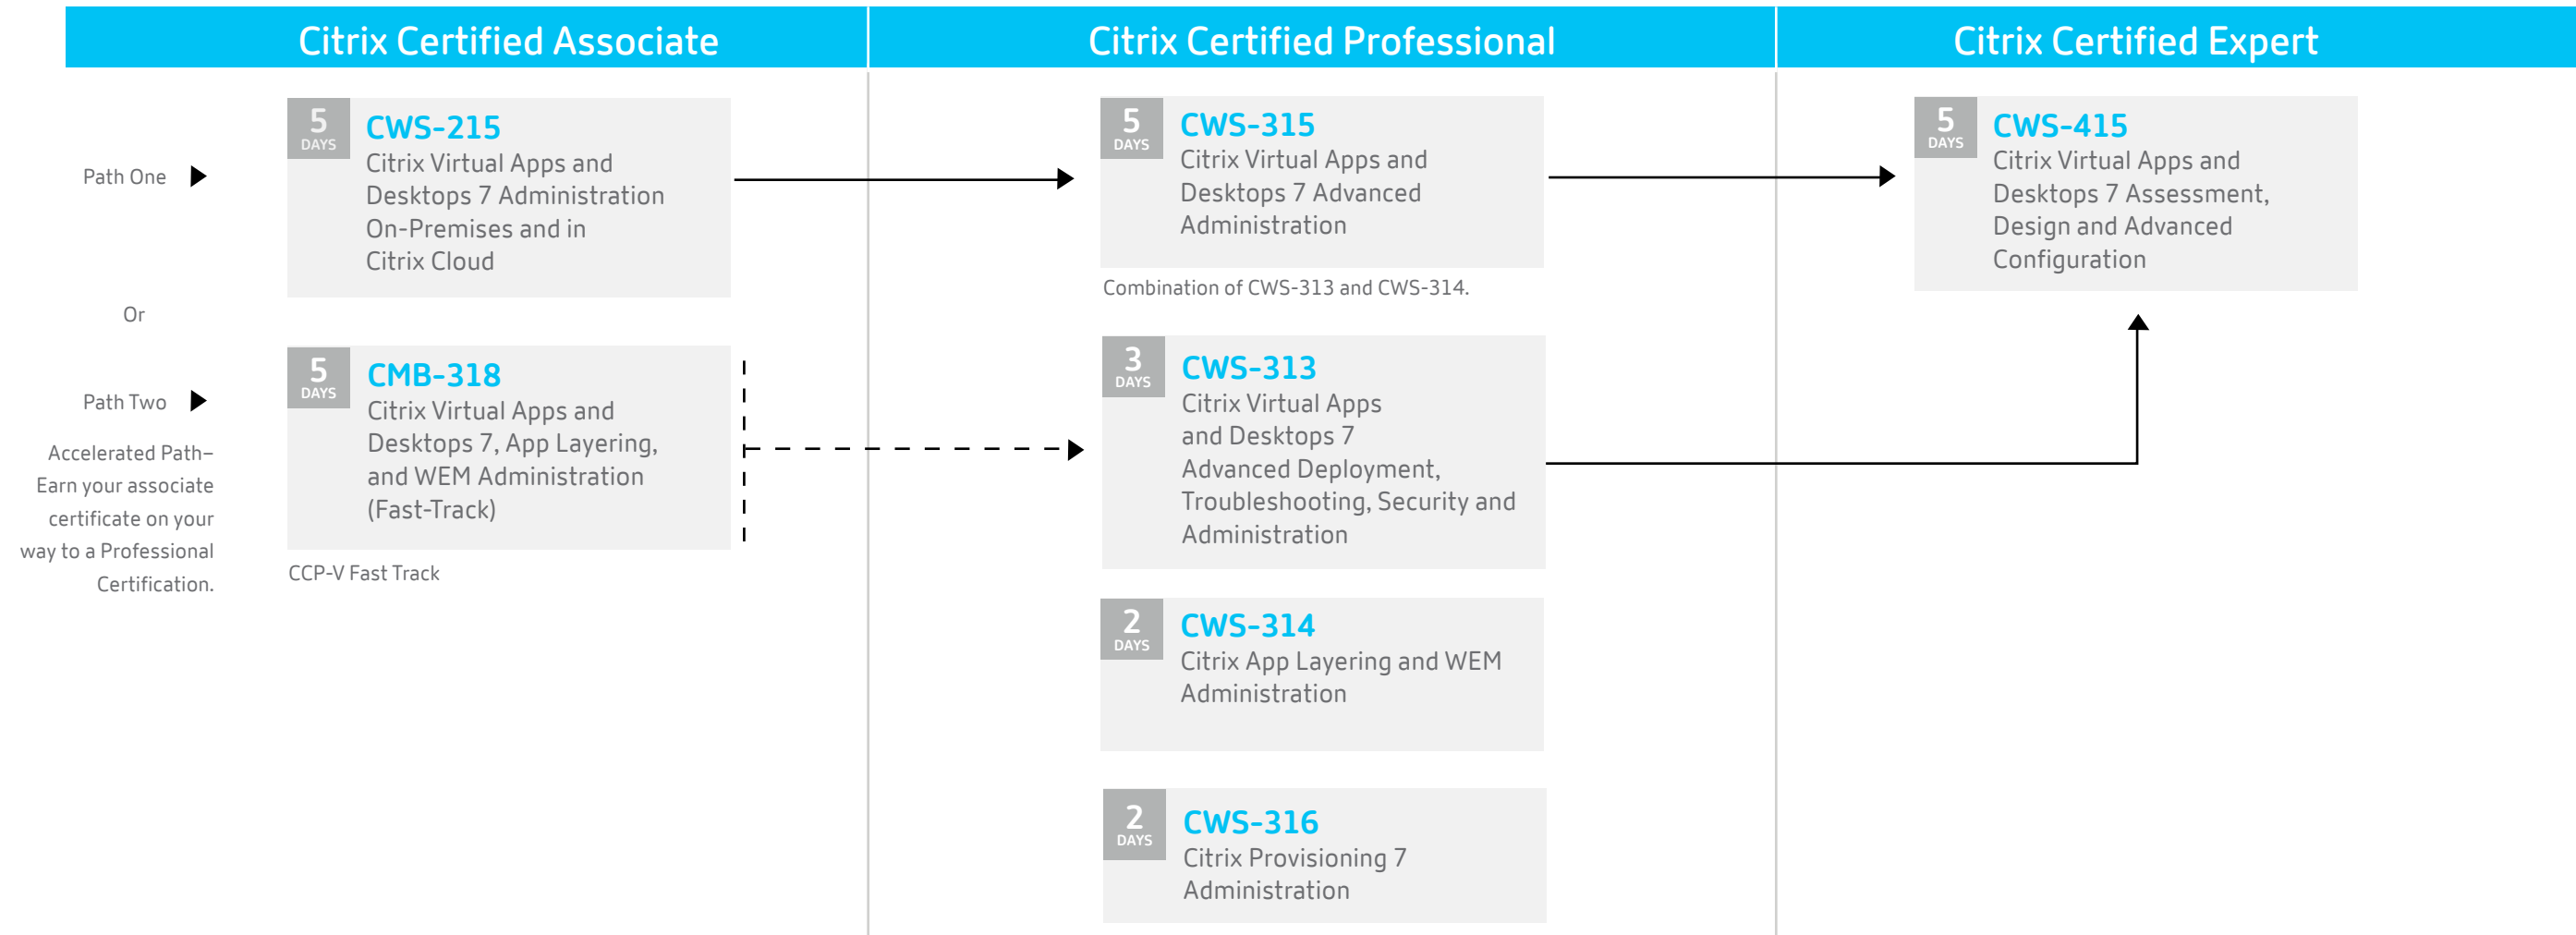

# Digital Workspace – Learning Journey

## Citrix Services

**3 DAYS** **CXD-250**  
Moving to the Citrix Virtual Apps and Desktops Service on Citrix Cloud

**2 DAYS** **CXD-251**  
Citrix Virtual Apps and Desktops Service on Microsoft Azure

Combination of CXD-250 and CXD-251  
**5 DAYS** **CXD-252**  
Moving to the Citrix Virtual Apps and Desktops Service on Citrix Cloud with Microsoft Azure

**3 DAYS** **CWS-206**  
Citrix Workspace Microapps Essentials